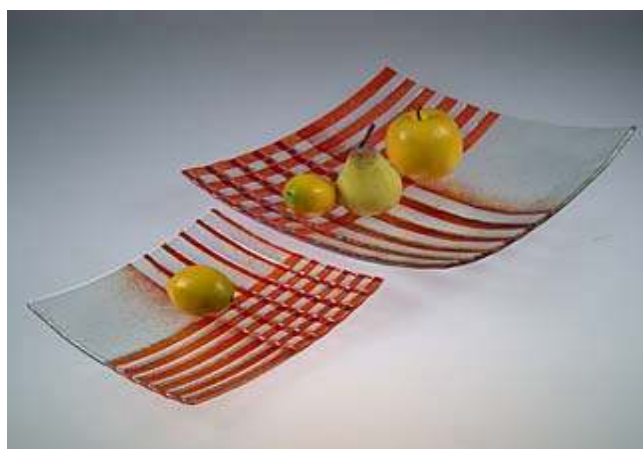

Fused glass Bowl 30 STRIP - orange 517304
Fused glass Bowl 20 STRIP - orange 517204

type of glass: colored flat glass, fusing technology
colour: orange
dimensions: 30x30cm ~ 11 3/4" x 11 3/4"
dimensions: 20x20cm ~ 7 3/4" x 7 3/4"
warranty: 2 years
weight 1,1 kg ~ 2,4 lbs
weight 0,8 kg ~ 1,8 lbs