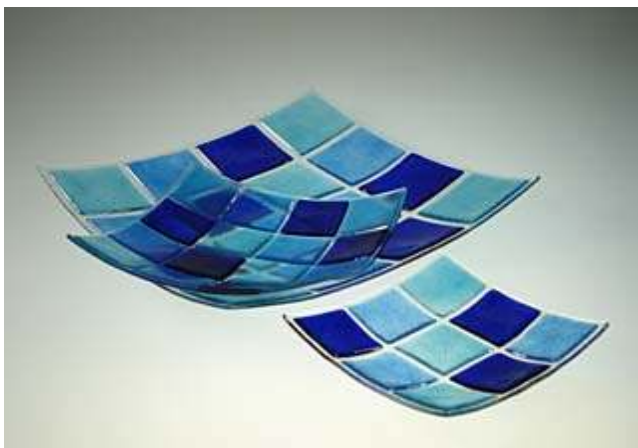

Fused glass Bowl 30 KARO - blue-blue 514119
Fused glass Bowl 20 KARO - blue-blue 514219

type of glass: colored flat glass, fusing technology
colour: blue, blue
dimensions: 30x30cm ~ 11 3/4" x 11 3/4"
dimensions: 20x20cm ~ 7 3/4" x 7 3/4"
warranty: 2 years
weight 1,1 kg ~ 2,4 lbs
weight 0,8 kg ~ 1,8 lbs