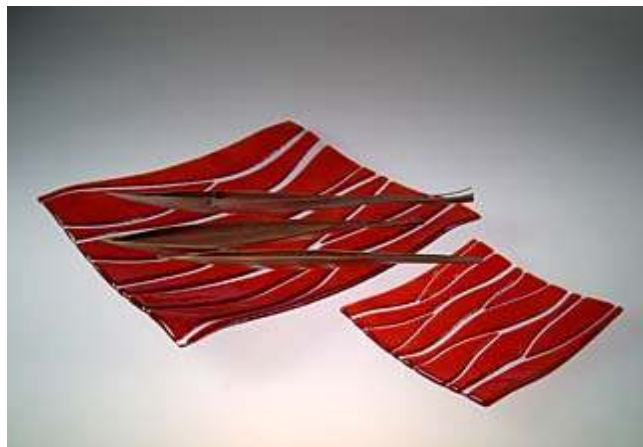

Fused glass Bowl 29 OPTISCH - red 514101
Fused glass Bowl 15 OPTISCH - red 514001

type of glass: colored flat glass, fusing technology
colour: red
dimensions: 29x29cm ~ 11 3/8" x 11 3/8"
dimensions: 15x15cm ~ 5 7/8" x 5 7/8"
warranty: 2 years
weight 1,1 kg ~ 2,4 lbs
weight 0,4 kg ~ 0,9 lbs