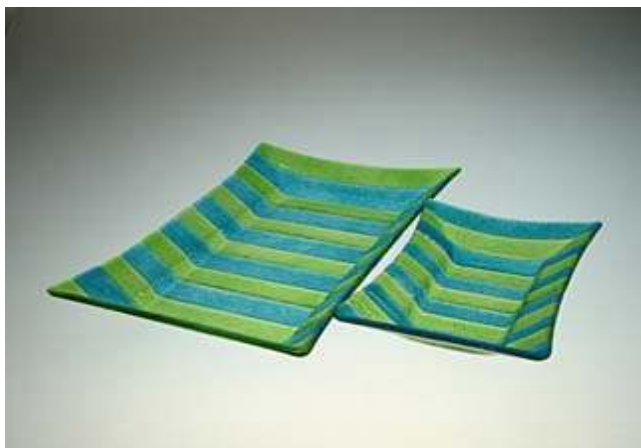

dimensions: 30x20cm ~ 11 3/4" x 7 3/4"

dimensions: 23x20cm ~ 9" x 7 3/4"

dimensions: 17x14cm ~ 6 1/2" x 5 1/2"

warranty: 2 years

weight 1,1 kg ~ 2,4 lbs

weight 1 kg ~ 2,2 lbs

weight 0,6 kg ~ 1,3 lbs

Fused glass Bowl 30 LINE - green-turquoise 518008
Fused glass Bowl 23 LINE - green-turquoise 518108
Fused glass Bowl 19 LINE - green-turquoise 518208