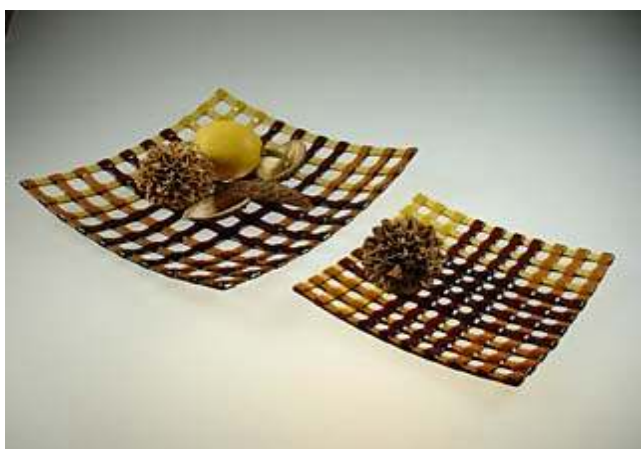

type of glass: colored flat glass, fusing technology

colour: red, yellow

dimensions: 30x30cm ~ 11 3/4" x 11 3/4"

dimensions: 20x20cm ~ 7 3/4" x 7 3/4"

warranty: 2 years

weight 1,1 kg ~ 2,4 lbs

weight 0,8 kg ~ 1,8 lbs