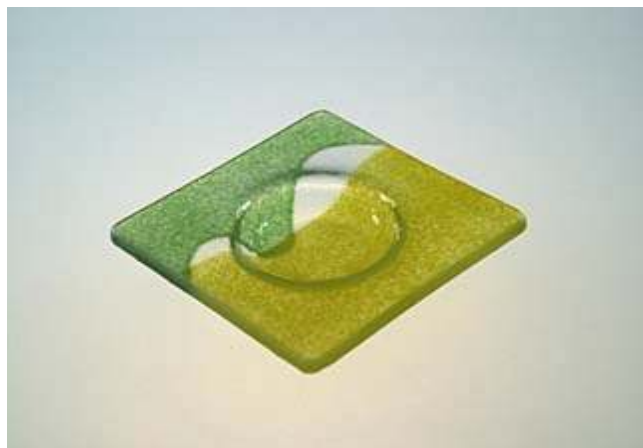

Fused glass Candlestick 8x8 MIX - bordo-bordo 610110

type of glass: colored flat glass, fusing technology

colour: bordo-bordo

dimensions: 8x8cm ~ 3 1/8" x 3 1/8"

warranty: 2 years

weight 0,1 kg ~ 0,2 lbs

Fused glass Candlestick 8x8 MIX - yellow-green 610111