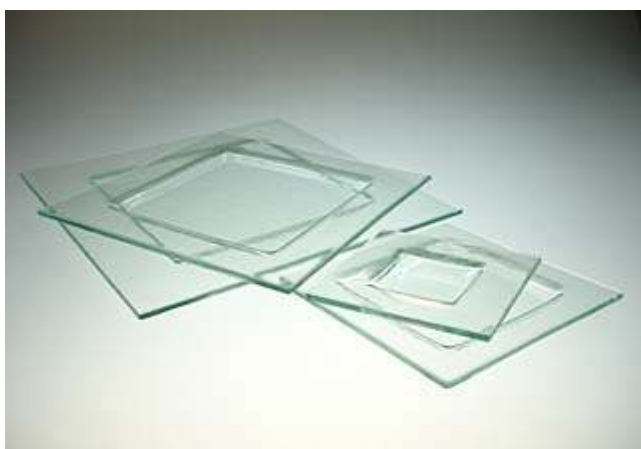

type of glass: colored flat glass, fusing technology

colour: yellow

dimensions: 31x31cm ~ 12 1/4" x 12 1/4"

dimensions: 25x25cm ~ 9 3/4" x 9 3/4"

dimensions: 21x21cm ~ 8 1/2" x 8 1/2"

dimensions: 17x17cm ~ 6 5/8" x 6 5/8"

dimensions: 13x13cm ~ 5 1/8" x 5 1/8"

warranty: 2 years

weight 1,3 kg ~ 2,8 lbs

weight 0,9 kg ~ 2 lbs

weight 0,6 kg ~ 1,3 lbs

weight 0,3 kg ~ 0,7 lbs

Fused glass Tray BORDER 31 - clear 509920

Fused glass Tray BORDER 25 - clear 509720