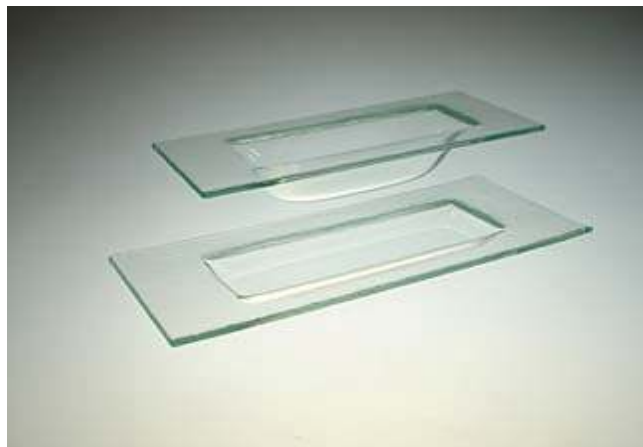

Fused glass Tray 31x13 Long clean 512001
Fused glass Tray 31x13 Long clean 512051 deep

type of glass: colored flat glass, fusing technology
colour: clear
dimensions: 31x13cm ~ 12 1/4" x 5 1/8"
dimensions: 31x13 x depth 4,5cm ~ 12 1/4" x 5 1/8" x 1 3/4"
warranty: 2 years
weight 0,6 kg ~ 1,3 lbs
weight 0,8 kg ~ 1,8 lbs