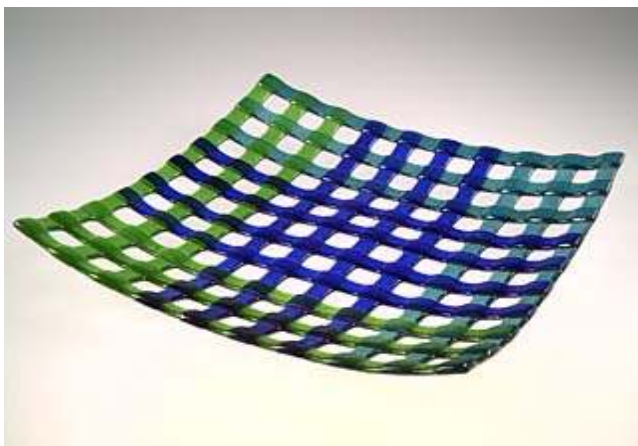

Fused glass Bowl 30 NET - blue-green 508322

Fused glass Bowl 20 NET - blue-green 508222

type of glass: colored flat glass, fusing technology

colour: blue, green

dimensions: 30x30cm ~ 11 3/4" x 11 3/4"

dimensions: 20x20cm ~ 7 3/4" x 7 3/4"

warranty: 2 years

weight 1,1 kg ~ 2,4 lbs

weight 0,8 kg ~ 1,8 lbs