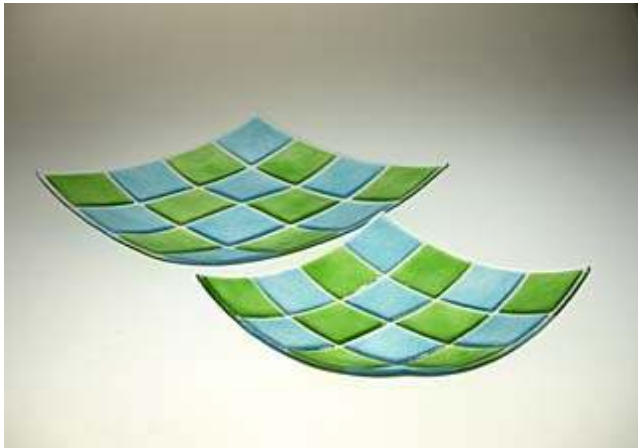

Fused glass Bowl 30 KARO - green-turquoise 514123
Fused glass Bowl 20 KARO - green-turquoise 514223

type of glass: colored flat glass, fusing technology
colour: green, turquoise
dimensions: 30x30cm ~ 11 3/4" x 11 3/4"
dimensions: 20x20cm ~ 7 3/4" x 7 3/4"
warranty: 2 years
weight 1,1 kg ~ 2,4 lbs
weight 0,8 kg ~ 1,8 lbs