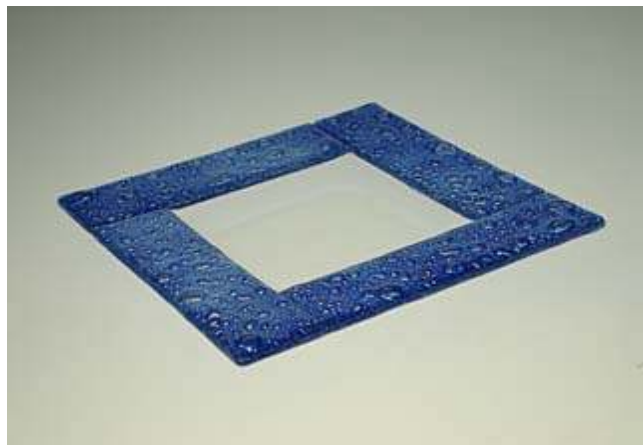

type of glass: colored flat glass, fusing technology

colour: blue

dimensions: 13x13cm ~ 5 1/8" x 5 1/8"

dimensions: 10x10cm ~ 3 7/8" x 3 7/8"

warranty: 2 years

weight 0,6 kg ~ 1,3 lbs

weight 0,3 kg ~ 0,7 lbs