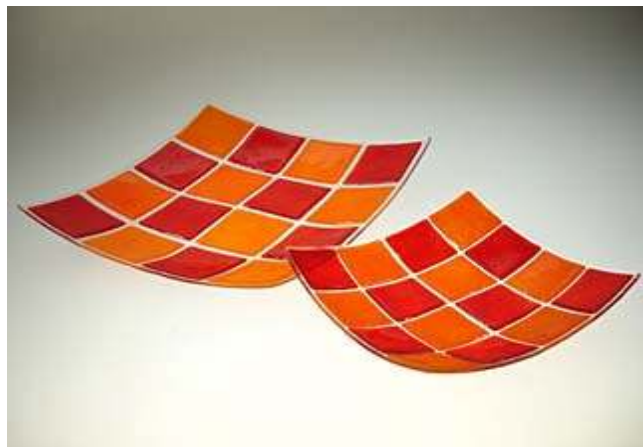

Fused glass Bowl 30 KARO - red-orange 514121
Fused glass Bowl 20 KARO - red-orange 514221

type of glass: colored flat glass, fusing technology
colour: red, orange
dimensions: 30x30cm ~ 11 3/4" x 11 3/4"
dimensions: 20x20cm ~ 7 3/4" x 7 3/4"
warranty: 2 years
weight 1,1 kg ~ 2,4 lbs
weight 0,8 kg ~ 1,8 lbs