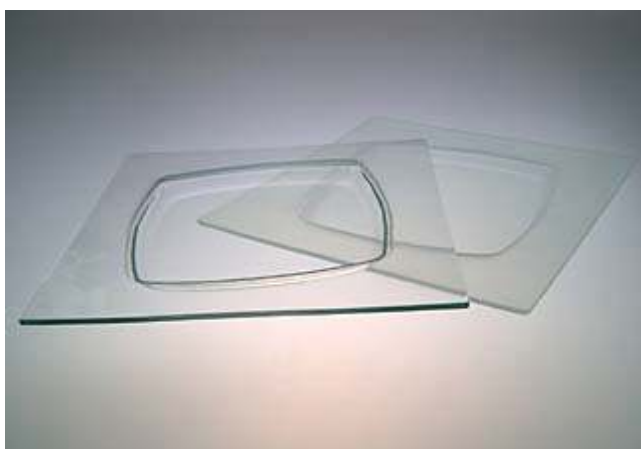

dimensions: diameter 30cm ~ 11 3/4"

dimensions: diameter 25cm ~ 9 3/4"

warranty: 2 years

weight 1,3 kg ~ 2,9 lbs

weight 1 kg ~ 2,2 lbs

weight 1,3 kg ~ 2,9 lbs

weight 1 kg ~ 2,2 lbs

Fused glass Tray 31x31 CLEAR 512012