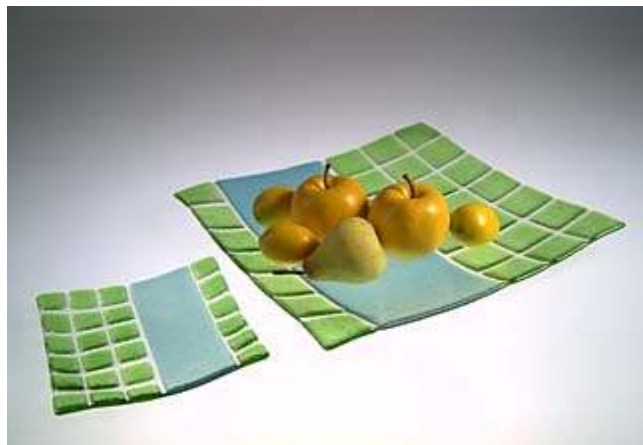

Fused glass Bowl 29 OPTISCH - green-turquoise 514109
Fused glass Bowl 15 OPTISCH - green-turquoise 514009

type of glass: colored flat glass, fusing technology
colour: green, turquoise
dimensions: 29x29cm ~ 11 3/8" x 11 3/8"
dimensions: 15x15cm ~ 5 7/8" x 5 7/8"
warranty: 2 years
weight 1,1 kg ~ 2,4 lbs
weight 0,4 kg ~ 0,9 lbs