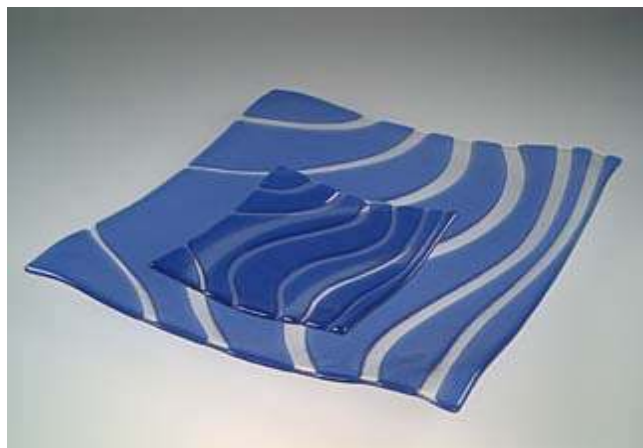

Fused glass Bowl 29 OPTISCH - light blue 514104
Fused glass Bowl 15 OPTISCH - light blue 514004

type of glass: colored flat glass, fusing technology
colour: light blue
dimensions: 29x29cm ~ 11 3/8" x 11 3/8"
dimensions: 15x15cm ~ 5 7/8" x 5 7/8"
warranty: 2 years
weight 1,1 kg ~ 2,4 lbs
weight 0,4 kg ~ 0,9 lbs