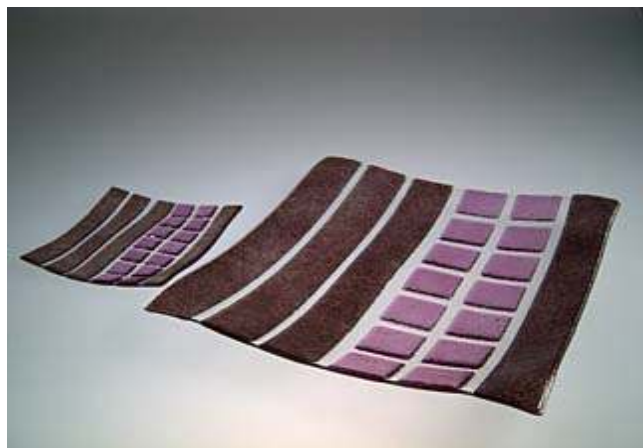

Fused glass Bowl 29 OPTISCH - lila 514108
Fused glass Bowl 15 OPTISCH - lila 514008

type of glass: colored flat glass, fusing technology
colour: lila
dimensions: 29x29cm ~ 11 3/8" x 11 3/8"
dimensions: 15x15cm ~ 5 7/8" x 5 7/8"
warranty: 2 years
weight 1,1 kg ~ 2,4 lbs
weight 0,4 kg ~ 0,9 lbs