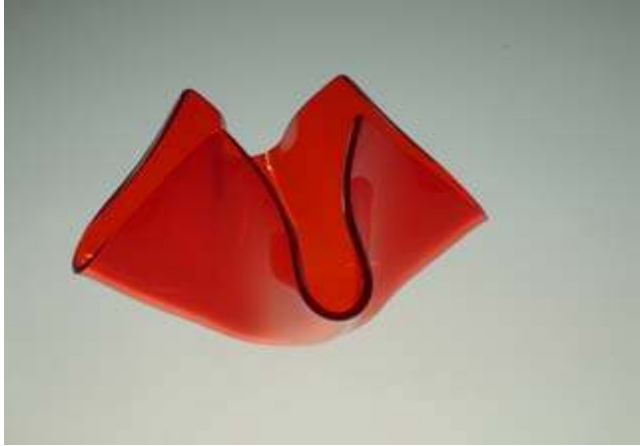

Fused glass Candlestick 10 FLOWER - red 610901

type of glass: colored flat glass, fusing technology

colour: red

dimensions: 10x10cm ~ 3 7/8" x 3 7/8"

warranty: 2 years

weight 0,2 kg ~ 0,5 lbs