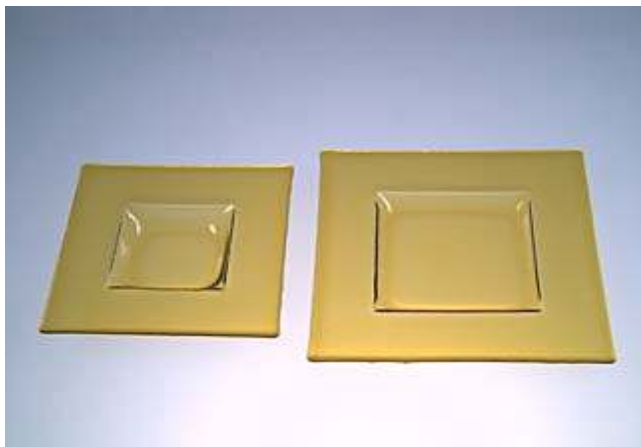

type of glass: colored flat glass, fusing technology

colour: medium amber

dimensions: 16x16cm ~ 6 1/4" x 6 1/4"

dimensions: 13x13cm ~ 5 1/8" x 5 1/8"

warranty: 2 years

weight 0,6 kg ~ 1,3 lbs

weight 0,3 kg ~ 0,7 lbs