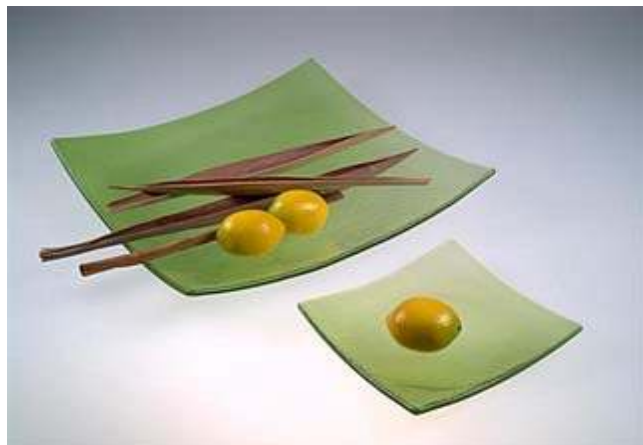

Fused glass Bowl 30 MATIZ - green 504102
Fused glass Bowl 15 MATIZ - green 504002

type of glass: colored flat glass, fusing technology
colour: green
dimensions: 30x30cm ~ 11 3/4" x 11 3/4"
dimensions: 15x15cm ~ 5 7/8" x 5 7/8"
warranty: 2 years
weight 1,1 kg ~ 2,4 lbs
weight 0,4 kg ~ 0,9 lbs