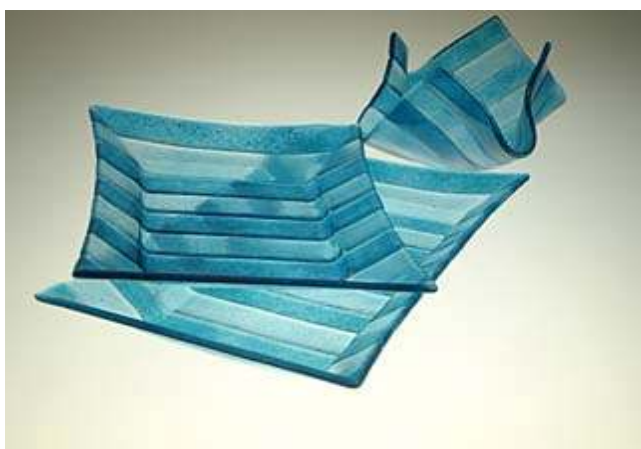

Fused glass Bowl 30 LINE - turquoise-turquoise 518018
Fused glass Bowl 23 LINE - turquoise-turquoise 518118
Fused glass Bowl 17 LINE - turquoise-turquoise 518218

type of glass: colored flat glass, fusing technology

colour: turquoise, turquoise

dimensions: 30x20cm ~ 11 3/4" x 7 3/4"

dimensions: 23x20cm ~ 9" x 7 3/4"

dimensions: 17x14cm ~ 6 1/2" x 5 1/2"

warranty: 2 years

weight 1,1 kg ~ 2,4 lbs

weight 1 kg ~ 2,2 lbs

weight 0,6 kg ~ 1,3 lbs