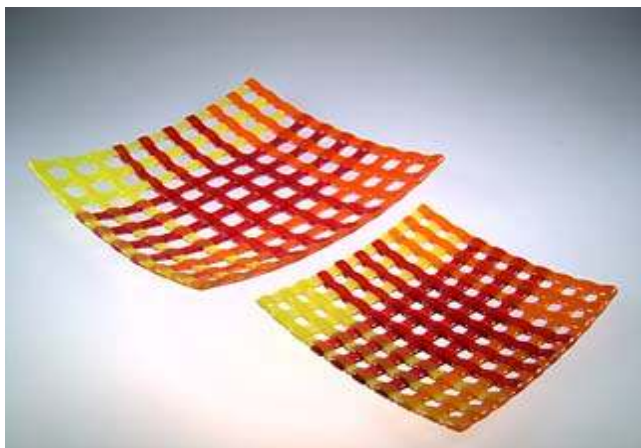

colour: green

dimensions: 30x30cm ~ 11 3/4" x 11 3/4"

dimensions: 20x20cm ~ 7 3/4" x 7 3/4"

warranty: 2 years

weight 1,1 kg ~ 2,4 lbs

weight 0,8 kg ~ 1,8 lbs

Fused glass Bowl 30 NET - red-yellow 508321
Fused glass Bowl 20 NET - red-yellow 508221