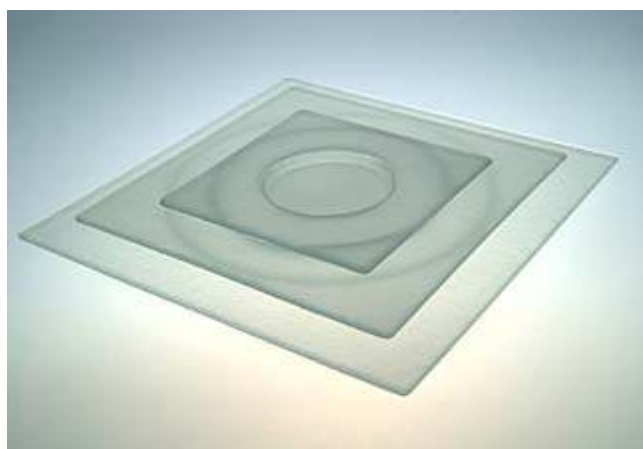

Fused glass Tray 29 HALO - matt 523021
Fused glass Tray 24 HALO - matt 523421
Fused glass Tray 16 HALO - matt 523621

type of glass: colored flat glass, fusing technology

colour: matt

dimensions: 29x29cm ~ 11 3/8" x 11 3/8"

dimensions: 24x24cm ~ 9 3/8" x 9 3/8"

dimensions: 16x16cm ~ 6 1/4" x 6 1/4"

warranty: 2 years

weight 1,1 kg ~ 2,4 lbs

weight 1 kg ~ 2,2 lbs

weight 0,6 kg ~ 1,3 lbs