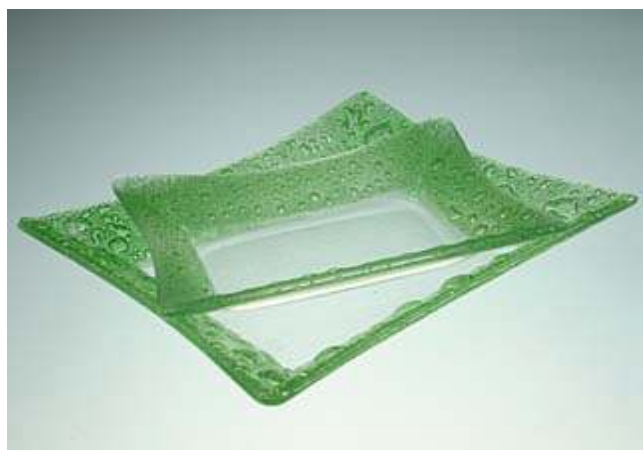

dimensions: 23x20cm ~ 9" x 7 3/4"

dimensions: 19x14cm ~ 7 3/8" x 5 1/2"

warranty: 2 years

weight 1,3 kg ~ 2,9 lbs

weight 1,1 kg ~ 2,2 lbs

weight 0,8 kg ~ 1,8 lbs

Fused glass Bowl 30 BUUBLE - BB green 518032
Fused glass Bowl 23 BUBBLE - BB green 518132
Fused glass Bowl 19 BUBBLE - BB green 518232

type of glass: colored flat glass, fusing technology

colour: green

dimensions: 30x20cm ~ 11 3/4" x 7 3/4"

dimensions: 23x20cm ~ 9" x 7 3/4"

dimensions: 19x14cm ~ 7 3/8" x 5 1/2"

warranty: 2 years

weight 1,3 kg ~ 2,9 lbs