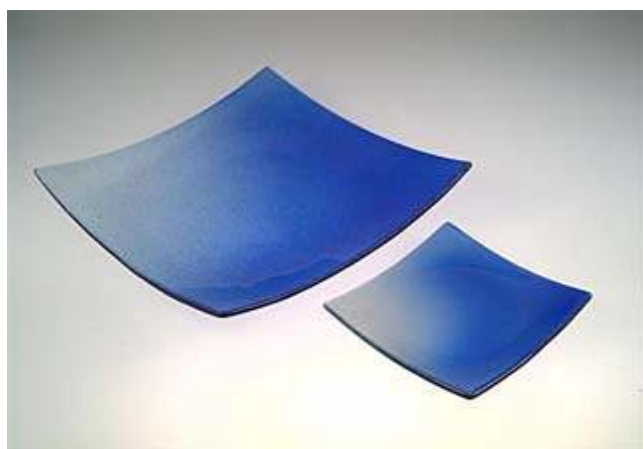

Fused glass Bowl 30 MATIZ - blue 504103
Fused glass Bowl 15 MATIZ - blue 504003

type of glass: colored flat glass, fusing technology

colour: blue

dimensions: 30x30cm ~ 11 3/4" x 11 3/4"

dimensions: 15x15cm ~ 5 7/8" x 5 7/8"

warranty: 2 years

weight 1,1 kg ~ 2,4 lbs

weight 0,4 kg ~ 0,9 lbs