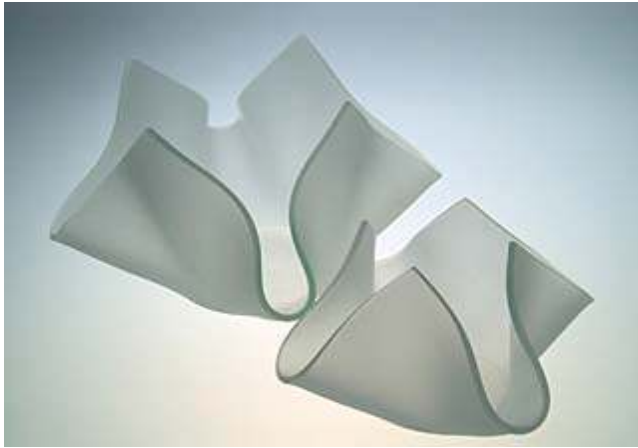

colour: clear

dimensions: 15x15cm ~ 5 7/8" x 5 7/8"

dimensions: 10x10cm ~ 3 7/8" x 3 7/8"

warranty: 2 years

weight 0,3 kg ~ 0,6 lbs

weight 0,2 kg ~ 0,5 lbs

Fused glass Candlestick 15 Flower medium MATT 611182
Fused glass Candlestick 10 Flower MATT 611181