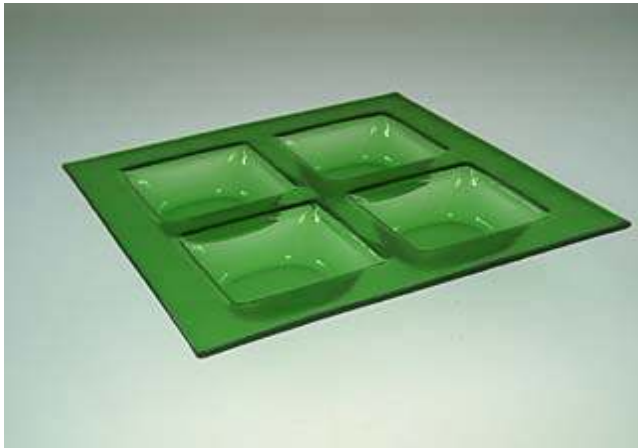

type of glass: colored flat glass, fusing technology

colour: blue

dimensions: 23x23cm ~ 9" x 9"

warranty: 2 years

weight 0,9 kg ~ 2 lbs

Fused glass Tray 23 OLEG - blue l. 524113

type of glass: colored flat glass, fusing technology

colour: light blue

dimensions: 23x23cm ~ 9" x 9"

warranty: 2 years

weight 0,9 kg ~ 2 lbs

Fused glass Tray 23 OLEG - green d. 524112

type of glass: colored flat glass, fusing technology

colour: dark green

dimensions: 23x23cm ~ 9" x 9"