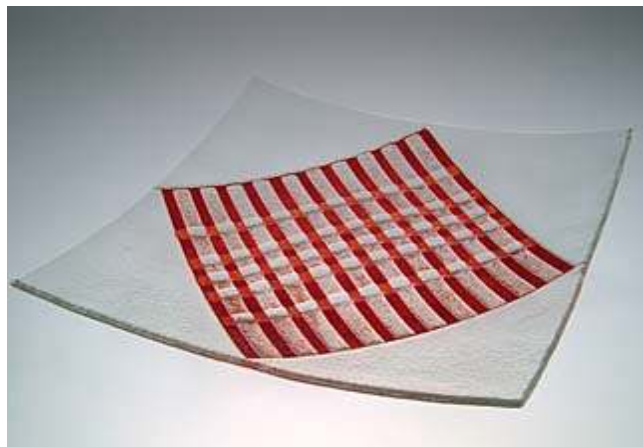

Fused glass Bowl 30 STRIP - red 517301
Fused glass Bowl 20 STRIP - red 517201

type of glass: colored flat glass, fusing technology
colour: red
dimensions: 30x30cm ~ 11 3/4" x 11 3/4"
dimensions: 20x20cm ~ 7 3/4" x 7 3/4"
warranty: 2 years
weight 1,1 kg ~ 2,4 lbs
weight 0,8 kg ~ 1,8 lbs