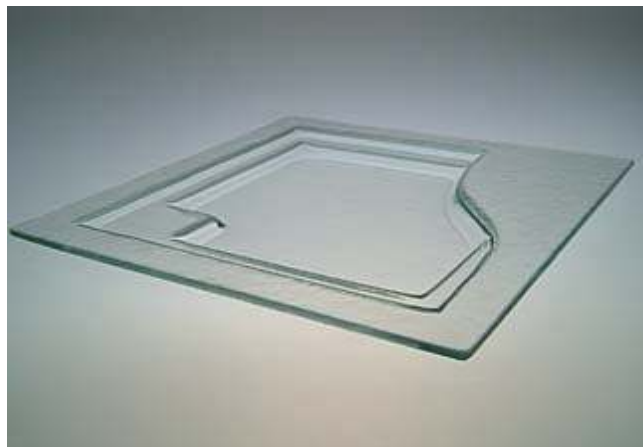

Fused glass Tray 31x31 CLEAR gradual 512013

type of glass: colored flat glass, fusing technology

colour: clear

dimensions: 31x31cm ~ 12 1/4" x 12 1/4"

warranty: 2 years

weight 1,3 kg ~ 2,9 lbs