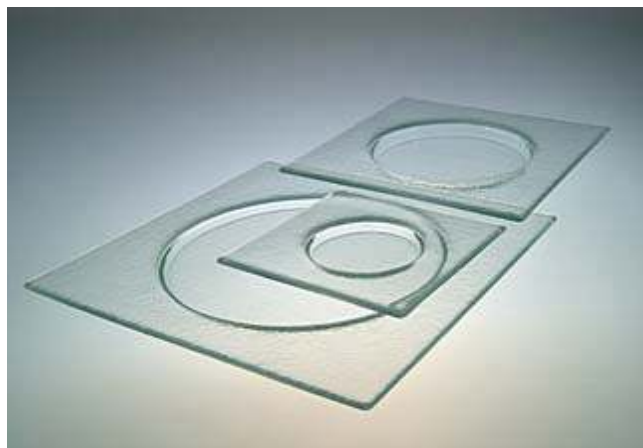

Fused glass Tray 29 HALO - clear 523020
Fused glass Tray 24 HALO - clear 523420
Fused glass Tray 16 HALO - clear 523620

type of glass: colored flat glass, fusing technology

colour: clear

dimensions: 29x29cm ~ 11 3/8" x 11 3/8"

dimensions: 24x24cm ~ 9 3/8" x 9 3/8"

dimensions: 16x16cm ~ 6 1/4" x 6 1/4"

warranty: 2 years

weight 1,1 kg ~ 2,4 lbs

weight 1 kg ~ 2,2 lbs

weight 0,6 kg ~ 1,3 lbs