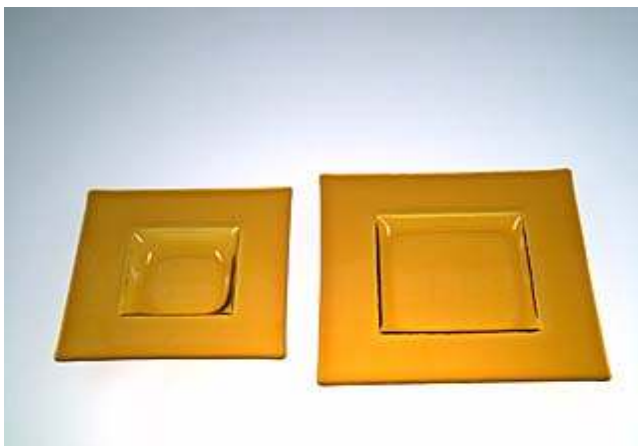

colour: dark amber

dimensions: 16x16cm ~ 6 1/4" x 6 1/4"

dimensions: 13x13cm ~ 5 1/8" x 5 1/8"

warranty: 2 years

weight 0,6 kg ~ 1,3 lbs

weight 0,3 kg ~ 0,7 lbs

Fused glass Tray 16 COLOUR - medium amber 524608
Fused glass Tray 13 COLOUR - medium amber 524308