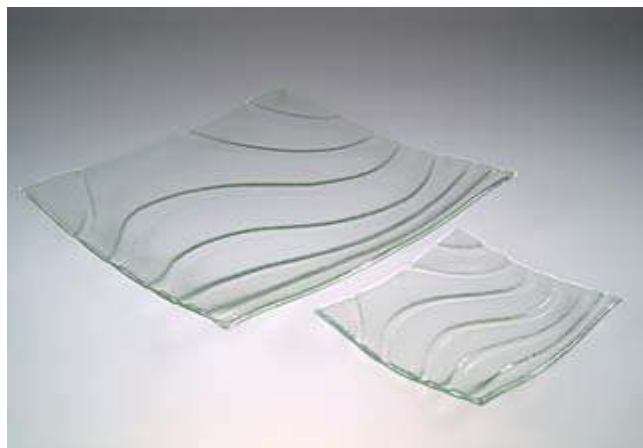

Fused glass Bowl 29 OPTISCH - clear 514100
Fused glass Bowl 15 OPTISCH - clear 514000

type of glass: colored flat glass, fusing technology
colour: clear
dimensions: 29x29cm ~ 11 3/8" x 11 3/8"
dimensions: 15x15cm ~ 5 7/8" x 5 7/8"
warranty: 2 years
weight 1,1 kg ~ 2,4 lbs
weight 0,4 kg ~ 0,9 lbs