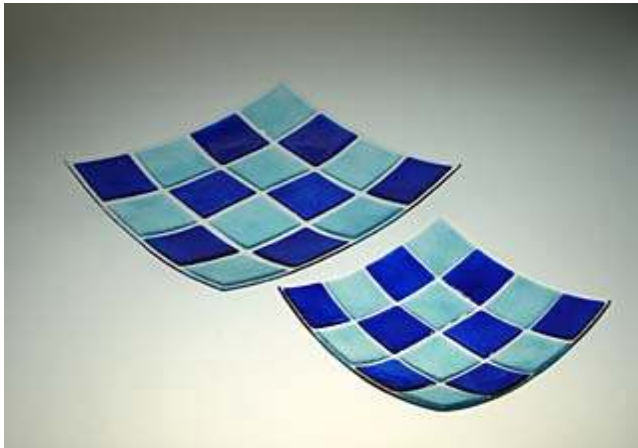

Fused glass Bowl 30 KARO - blue-turquoise 514116
Fused glass Bowl 20 KARO - blue-turquoise 514216

type of glass: colored flat glass, fusing technology
colour: blue, turquoise
dimensions: 30x30cm ~ 11 3/4" x 11 3/4"
dimensions: 20x20cm ~ 7 3/4" x 7 3/4"
warranty: 2 years
weight 1,1 kg ~ 2,4 lbs
weight 0,8 kg ~ 1,8 lbs