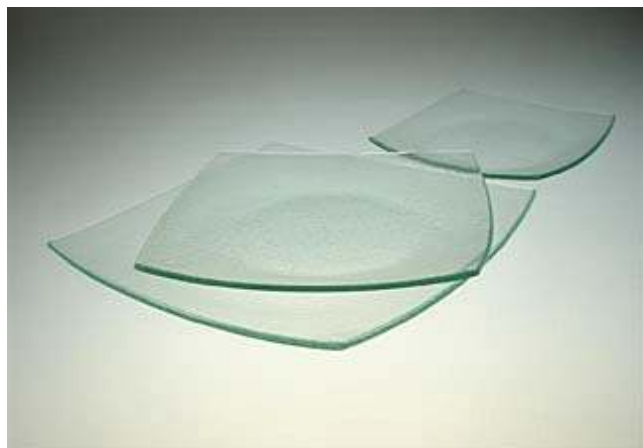

dimensions: 27x27cm ~ 10 1/2" x 10 1/2"

dimensions: 20x20cm ~ 7 3/4" x 7 3/4"

warranty: 2 years

weight 1,5 kg ~ 3,3 lbs

weight 0,8 kg ~ 1,8 lbs

weight 0,5 kg ~ 1,1 lbs

Fused glass Bowl 32 TONE - clear 504720
Fused glass Bowl 27 TONE - clear 504620
Fused glass Bowl 20 TONE - clear 504520