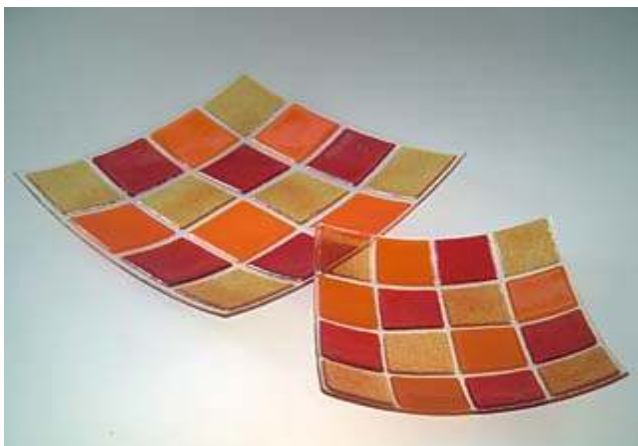

Fused glass Bowl 30 KARO - red-red 514117
Fused glass Bowl 20 KARO - red-red 514217

type of glass: colored flat glass, fusing technology
colour: red, red
dimensions: 30x30cm ~ 11 3/4" x 11 3/4"
dimensions: 20x20cm ~ 7 3/4" x 7 3/4"
warranty: 2 years
weight 1,1 kg ~ 2,4 lbs
weight 0,8 kg ~ 1,8 lbs