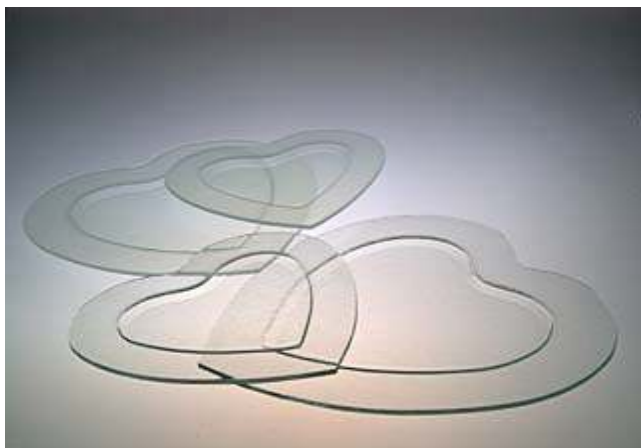

type of glass: colored flat glass, fusing technology

colour: clear

dimensions: 28x28cm ~ 10 7/8" x 10 7/8"

warranty: 2 years

weight 1 kg ~ 2,2 lbs

Fused glass Bowl HEART 30 CLEAR 512028

Fused glass Bowl HEART 25 CLEAR 512027