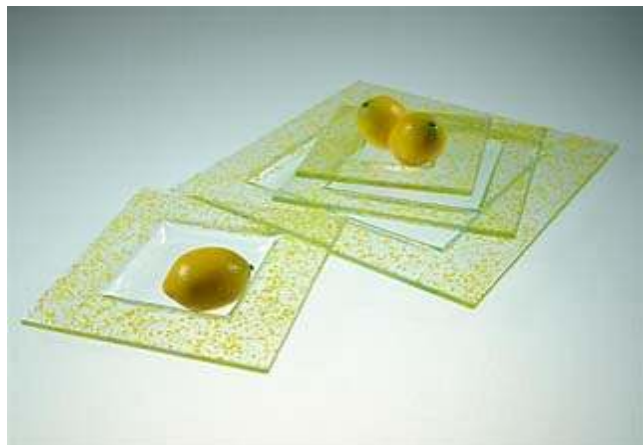

Fused glass Tray 25 DROP - yellow 521506

Fused glass Tray 18 DROP - yellow 521806

Fused glass Tray 16 DROP - yellow 521606

Fused glass Tray 13 DROP - yellow 521306

type of glass: colored flat glass, fusing technology

colour: yellow

dimensions: 25x25cm ~ 9 3/4" x 9 3/4"

dimensions: 18x18cm ~ 7" x 7"

dimensions: 16x16cm ~ 6 1/4" x 6 1/4"

dimensions: 13x13cm ~ 5" x 5"

warranty: 2 years

weight 1 kg ~ 2,2 lbs

weight 0,7 kg ~ 1,5 lbs

weight 0,6 kg ~ 1,3 lbs

weight 0,3 kg ~ 0,7 lbs