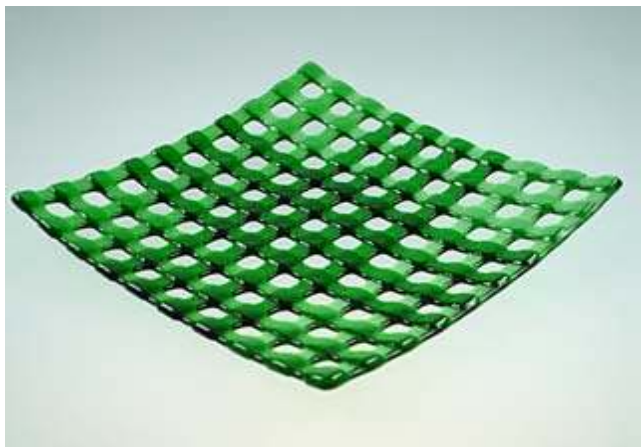

Fused glass Bowl 30 NET - green 508325
Fused glass Bowl 20 NET - green 508225

type of glass: colored flat glass, fusing technology

colour: green

dimensions: 30x30cm ~ 11 3/4" x 11 3/4"

dimensions: 20x20cm ~ 7 3/4" x 7 3/4"

warranty: 2 years

weight 1,1 kg ~ 2,4 lbs

weight 0,8 kg ~ 1,8 lbs