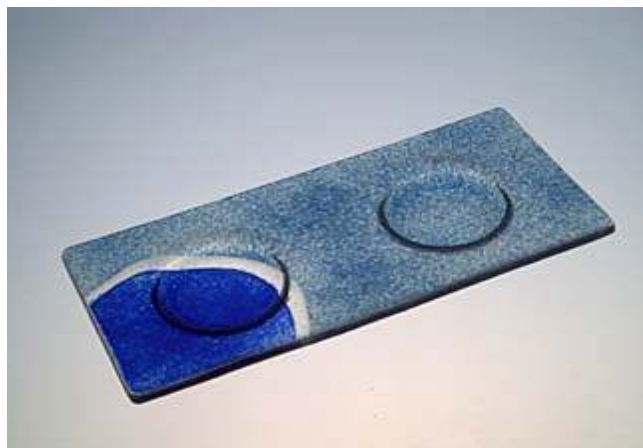

weight 0,1 kg ~ 0,2 lbs

Fused glass Candlestick 16x8 MIX - turquoise 610204

type of glass: colored flat glass, fusing technology

colour: turquoise

dimensions: 16x8cm ~ 6 1/4" x 3 1/8"

warranty: 2 years

weight 0,2 kg ~ 0,5 lbs