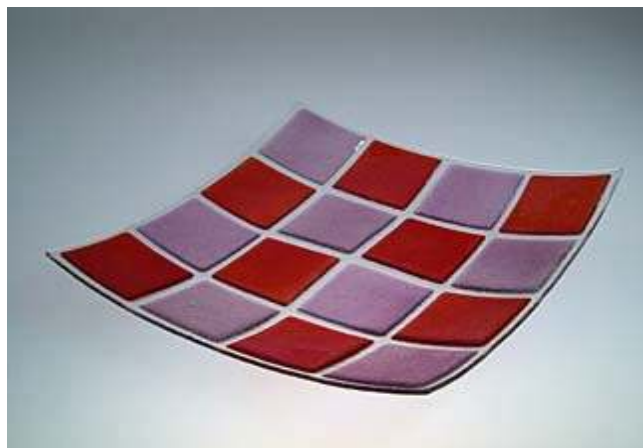

Fused glass Bowl 30 KARO - red-violet 514113
Fused glass Bowl 20 KARO - red-violet 514213

type of glass: colored flat glass, fusing technology
colour: red, violet
dimensions: 30x30cm ~ 11 3/4" x 11 3/4"
dimensions: 20x20cm ~ 7 3/4" x 7 3/4"
warranty: 2 years
weight 1,1 kg ~ 2,4 lbs
weight 0,8 kg ~ 1,8 lbs