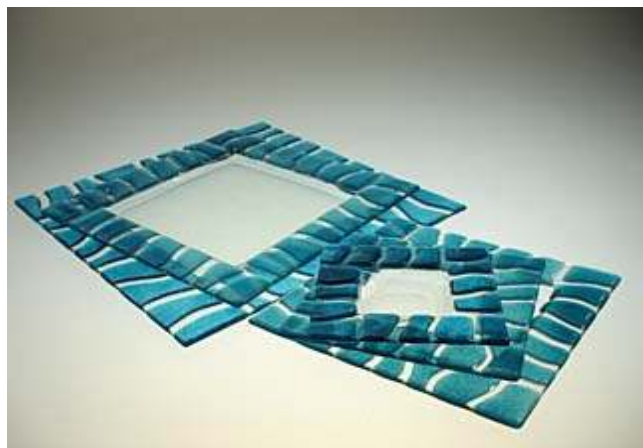

Fused glass Tray 31 SAFARI - turquoise d. 528507

Fused glass Tray 25 SAFARI - turquoise d. 528307

Fused glass Tray 20 SAFARI - turquoise d. 528207

Fused glass Tray 16 SAFARI - turquoise d. 528107

Fused glass Tray 13 SAFARI - turquoise d. 528007

type of glass: colored flat glass, fusing technology

colour: turquoise dark

dimensions: 31x31cm ~ 12 1/4" x 12 1/4"

dimensions: 25x25cm ~ 9 3/4" x 9 3/4"

dimensions: 20x20cm ~ 7 3/4" x 7 3/4"

dimensions: 16x16cm ~ 6 1/4" x 6 1/4"

dimensions: 13x13cm ~ 5 1/8" x 5 1/8"

warranty: 2 years

weight 1,3 kg ~ 2,8 lbs

weight 1 kg ~ 2,2 lbs

weight 0,8 kg ~ 1,7 lbs

weight 0,5 kg ~ 1,1 lbs