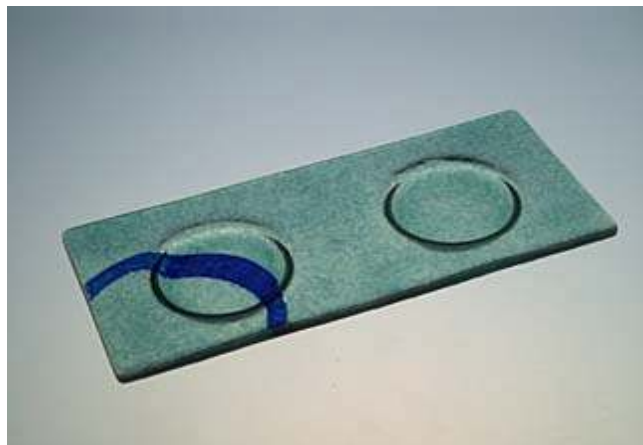

Fused glass Candlestick 16x8 MIX - turquoise 610204

type of glass: colored flat glass, fusing technology

colour: turquoise

dimensions: 16x8cm ~ 6 1/4" x 3 1/8"

warranty: 2 years

weight 0,2 kg ~ 0,5 lbs