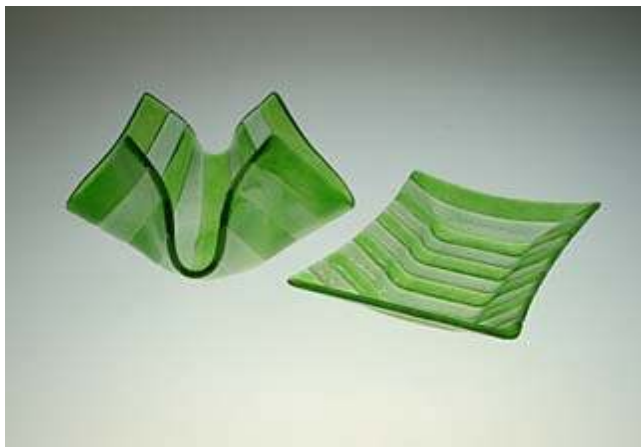

Fused glass Bowl 30 LINE - green-green 518012
Fused glass Bowl 23 LINE - green-green 518112
Fused glass Bowl 17 LINE - green-green 518212

type of glass: colored flat glass, fusing technology

colour: green, green

dimensions: 30x20cm ~ 11 3/4" x 7 3/4"

dimensions: 23x20cm ~ 9" x 7 3/4"

dimensions: 17x14cm ~ 6 1/2" x 5 1/2"

warranty: 2 years

weight 1,1 kg ~ 2,4 lbs

weight 1 kg ~ 2,2 lbs

weight 0,6 kg ~ 1,3 lbs