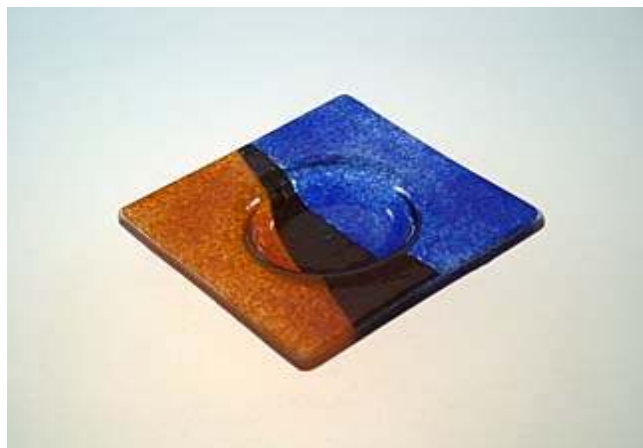

Fused glass Candlestick 8x8 MIX - blue-orange 610106

type of glass: colored flat glass, fusing technology

colour: blue-orange

dimensions: 8x8cm ~ 3 1/8" x 3 1/8"

warranty: 2 years

weight 0,1 kg ~ 0,2 lbs