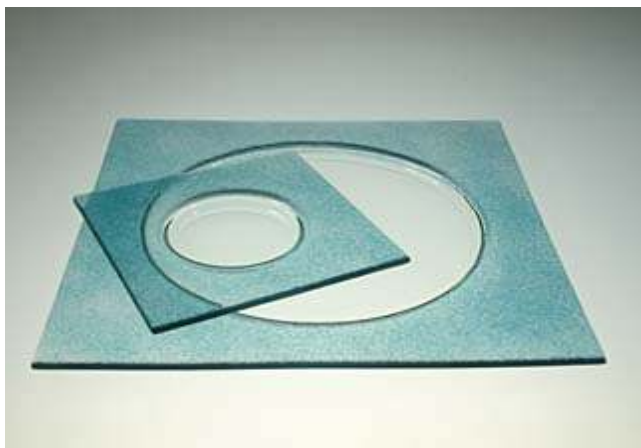

colour: green

dimensions: 29x29cm ~ 11 3/8" x 11 3/8"

dimensions: 24x24cm ~ 9 3/8" x 9 3/8"

dimensions: 16x16cm ~ 6 1/4" x 6 1/4"

warranty: 2 years

weight 1,1 kg ~ 2,4 lbs

weight 1 kg ~ 2,2 lbs

weight 0,6 kg ~ 1,3 lbs