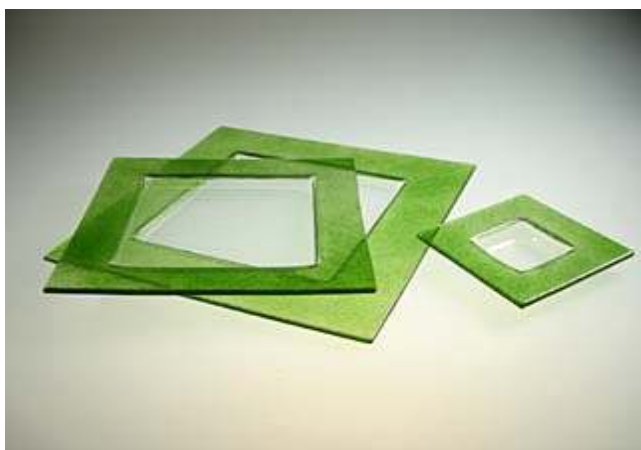

Fused glass Tray BORDER 31 - green 509902

Fused glass Tray BORDER 25 - green 509702

Fused glass Tray BORDER 21 - green 509502

Fused glass Tray BORDER 17- green 509302

Fused glass Tray BORDER 13- green 509102

type of glass: colored flat glass, fusing technology

colour: green

dimensions: 31x31cm ~ 12 1/4" x 12 1/4"

dimensions: 25x25cm ~ 9 3/4" x 9 3/4"

dimensions: 21x21cm ~ 8 1/2" x 8 1/2"

dimensions: 17x17cm ~ 6 5/8" x 6 5/8"

dimensions: 13x13cm ~ 5 1/8" x 5 1/8"

warranty: 2 years

weight 1,3 kg ~ 2,8 lbs

weight 0,9 kg ~ 2 lbs

weight 0,6 kg ~ 1,3 lbs

weight 0,3 kg ~ 0,7 lbs