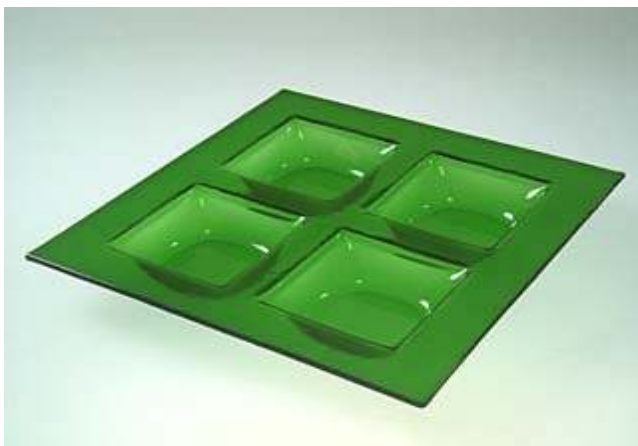

Fused glass Tray 23 OLEG - green mid. 524102

type of glass: colored flat glass, fusing technology

colour: green

dimensions: 23x23cm ~ 9" x 9"

warranty: 2 years

weight 0,9 kg ~ 2 lbs