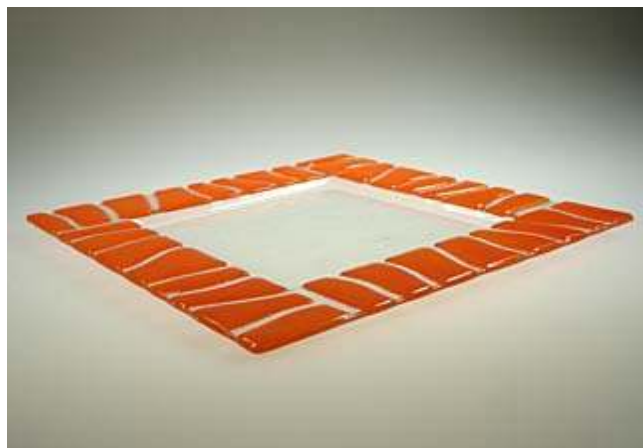

Fused glass Tray 29 SAFARI deep - red 528401

type of glass: colored flat glass, fusing technology

colour: red

dimensions: 29x29cm ~ 11 3/8" x 11 3/8"

warranty: 2 years

weight 1,3 kg ~ 2,8 lbs

Fused glass Tray 31 SAFARI - orange 528504