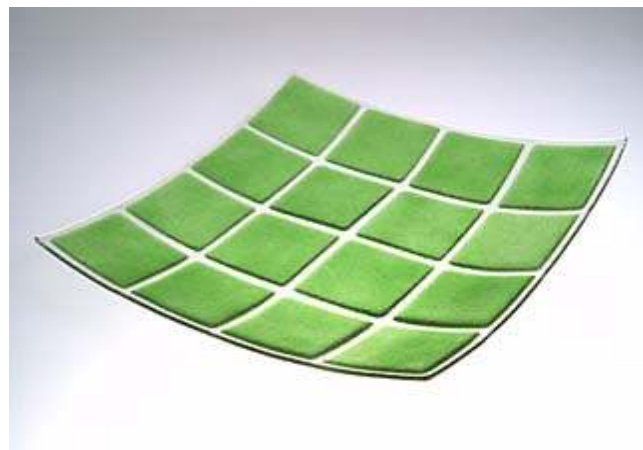

Contact:

Maximus.cz

Michal Macek
Frostova 335
10900 Prague 10
Czech Republic

V.A.T. no. CZ7201190282

Fused glass Bowl 30 KARO - blue 514111
Fused glass Bowl 20 KARO - blue 514211

type of glass: colored flat glass, fusing technology
 colour: blue
 dimensions: 30x30cm ~ 11 3/4" x 11 3/4"
 dimensions: 20x20cm ~ 7 3/4" x 7 3/4"
 warranty: 2 years
 weight 1,1 kg ~ 2,4 lbs
 weight 0,8 kg ~ 1,8 lbs