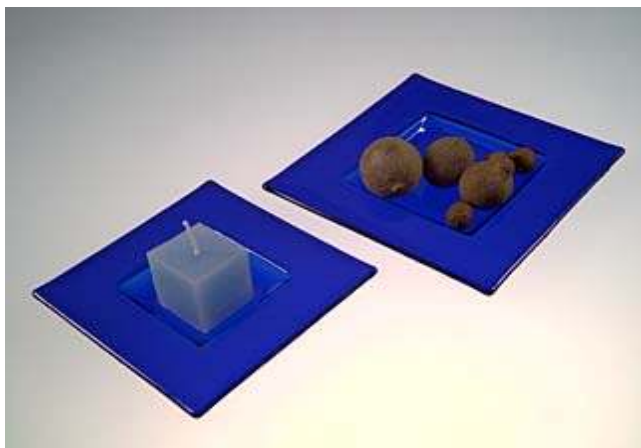

Fused glass Bowl 30 NET - brown 508324
Fused glass Bowl 20 NET - brown 508224

type of glass: colored flat glass, fusing technology

colour: brown

dimensions: 30x30cm ~ 11 3/4" x 11 3/4"

dimensions: 20x20cm ~ 7 3/4" x 7 3/4"

warranty: 2 years

weight 1,1 kg ~ 2,4 lbs

weight 0,8 kg ~ 1,8 lbs

Fused glass Bowl 30 NET - white-clear 508323
Fused glass Bowl 20 NET - white-clear 508223

type of glass: colored flat glass, fusing technology
 colour: white, clear
 dimensions: 30x30cm ~ 11 3/4" x 11 3/4"
 dimensions: 20x20cm ~ 7 3/4" x 7 3/4"
 warranty: 2 years
 weight 1,1 kg ~ 2,4 lbs
 weight 0,8 kg ~ 1,8 lbs