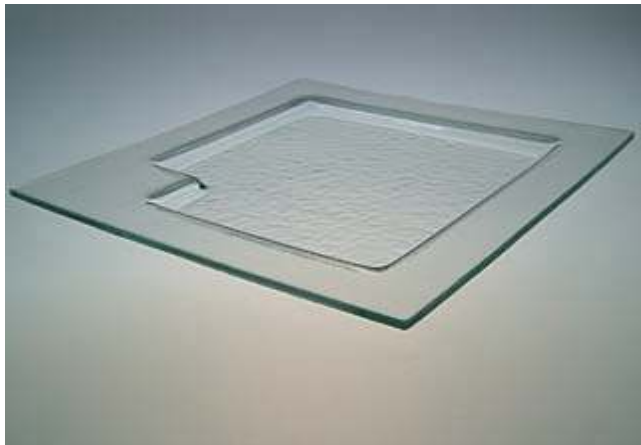

Fused glass Tray 28x28 CLEAR 512011

type of glass: colored flat glass, fusing technology

colour: clear

dimensions: 28x28cm ~ 10 7/8" x 10 7/8"

warranty: 2 years

weight 1 kg ~ 2,2 lbs