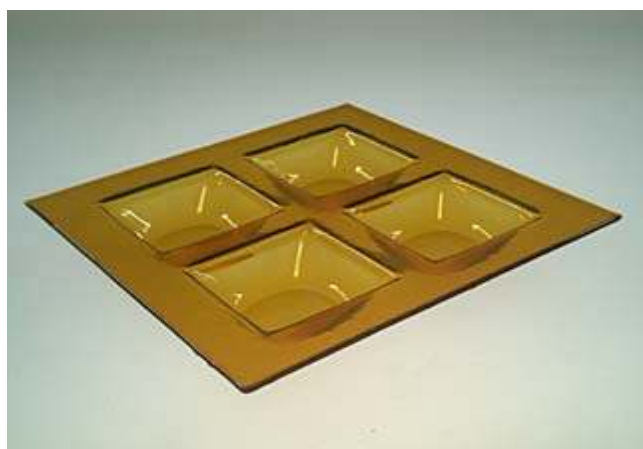

Fused glass Tray 23 OLEG - green l. 524111

type of glass: colored flat glass, fusing technology

colour: light green

dimensions: 23x23cm ~ 9" x 9"

warranty: 2 years

weight 0,9 kg ~ 2 lbs

Fused glass Tray 23 OLEG - amber d. 524109

type of glass: colored flat glass, fusing technology

colour: amber dark

dimensions: 23x23cm ~ 9" x 9"

warranty: 2 years

weight 0,9 kg ~ 2 lbs

Fused glass Tray 23 OLEG - amber mid. 524108

type of glass: colored flat glass, fusing technology