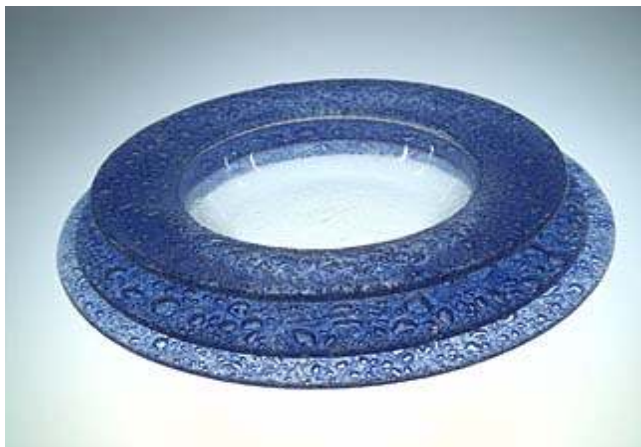

dimensions: 24x24cm ~ 9 3/8" x 9 3/8"

dimensions: 16x16cm ~ 6 1/4" x 6 1/4"

warranty: 2 years

weight 1,1 kg ~ 2,4 lbs

weight 1 kg ~ 2,2 lbs

weight 0,6 kg ~ 1,3 lbs

Fused glass Plate 31 BUBBLE circle - BB blue 520303
Fused glass Plate 28 BUBBLE circle - BB blue 520103
Fused glass Plate 26 BUBBLE circle - BB blue 520203

type of glass: colored flat glass, fusing technology

colour: blue

dimensions: diameter 31cm ~ 12 1/4"

dimensions: diameter 28cm ~ 10 7/8"

dimensions: diameter 26cm ~ 10 1/8"

warranty: 2 years

weight 1,3 kg ~ 2,9 lbs