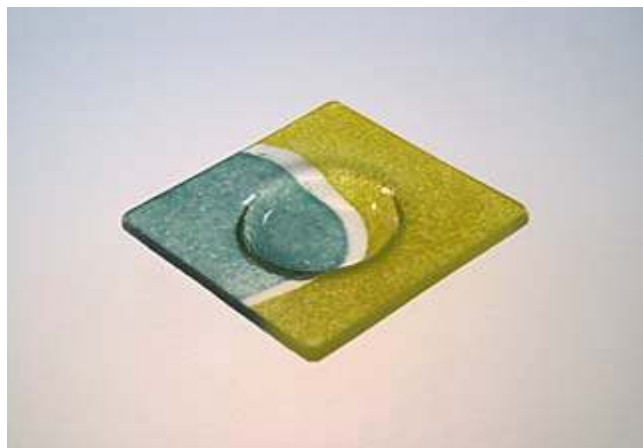

Fused glass Candlestick 8x8 MIX - yellow-turquoise 610114

type of glass: colored flat glass, fusing technology

colour: yellow-turquoise

dimensions: 8x8cm ~ 3 1/8" x 3 1/8"

warranty: 2 years

weight 0,1 kg ~ 0,2 lbs