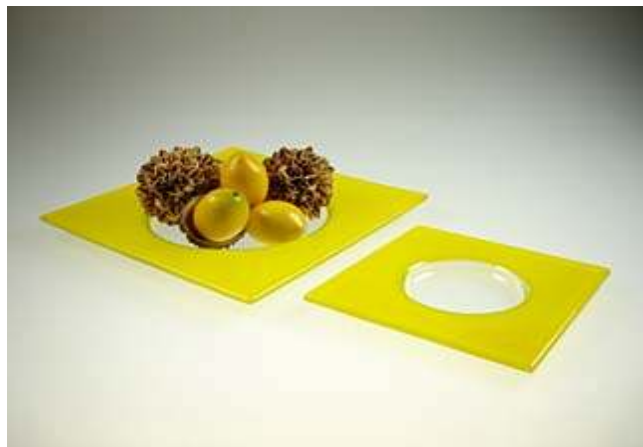

Fused glass Tray 29 HALO - yellow 523006
Fused glass Tray 24 HALO - yellow 523406
Fused glass Tray 16 HALO - yellow 523606

type of glass: colored flat glass, fusing technology

colour: yellow

dimensions: 29x29cm ~ 11 3/8" x 11 3/8"

dimensions: 24x24cm ~ 9 3/8" x 9 3/8"

dimensions: 16x16cm ~ 6 1/4" x 6 1/4"

warranty: 2 years

weight 1,1 kg ~ 2,4 lbs

weight 1 kg ~ 2,2 lbs

weight 0,6 kg ~ 1,3 lbs