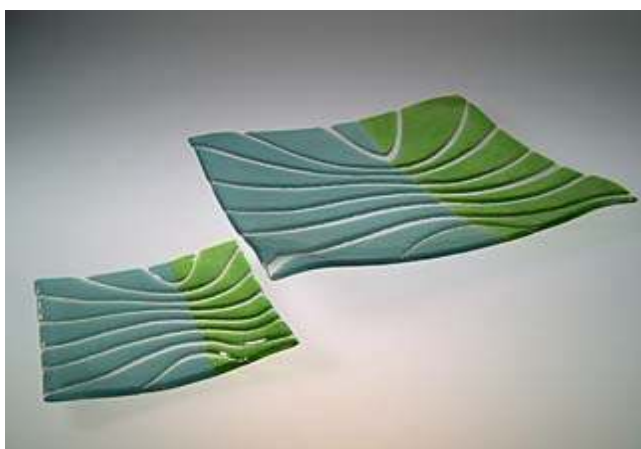

Fused glass Bowl 29 OPTISCH - green-turquoise 514107
Fused glass Bowl 15 OPTISCH - green-turquoise 514007

type of glass: colored flat glass, fusing technology
colour: green, turquoise
dimensions: 29x29cm ~ 11 3/8" x 11 3/8"
dimensions: 15x15cm ~ 5 7/8" x 5 7/8"
warranty: 2 years
weight 1,1 kg ~ 2,4 lbs
weight 0,4 kg ~ 0,9 lbs