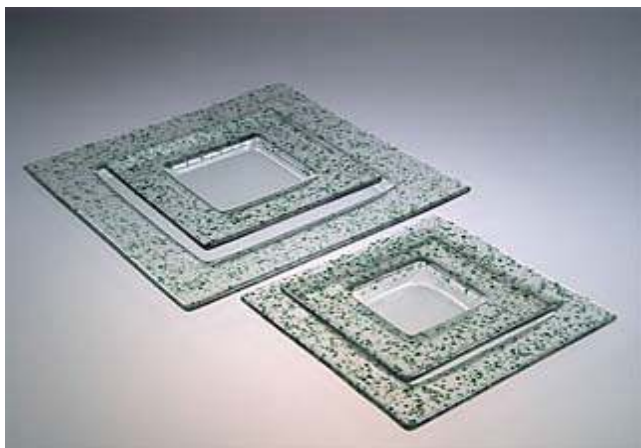

Fused glass Tray 25 DROP - green 521502

Fused glass Tray 18 DROP - green 521802

Fused glass Tray 16 DROP - green 521602

Fused glass Tray 13 DROP - green 521302

type of glass: colored flat glass, fusing technology

colour: green

dimensions: 25x25cm ~ 9 3/4" x 9 3/4"

dimensions: 18x18cm ~ 7" x 7"

dimensions: 16x16cm ~ 6 1/4" x 6 1/4"

dimensions: 13x13cm ~ 5" x 5"

warranty: 2 years

weight 1 kg ~ 2,2 lbs

weight 0,7 kg ~ 1,5 lbs

weight 0,6 kg ~ 1,3 lbs

weight 0,3 kg ~ 0,7 lbs