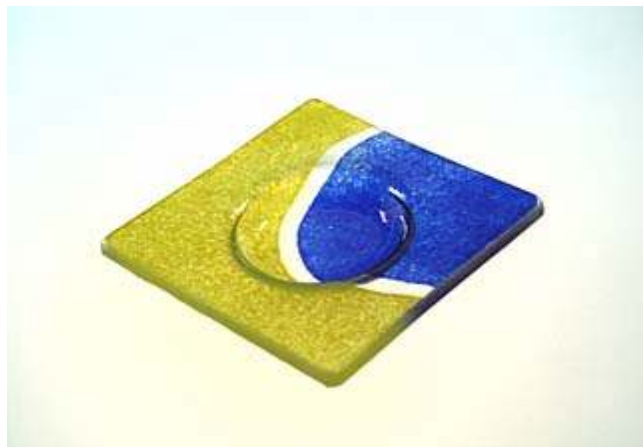

Fused glass Candlestick 8x8 MIX - yellow-blue 610113

type of glass: colored flat glass, fusing technology

colour: yellow-blue

dimensions: 8x8cm ~ 3 1/8" x 3 1/8"

warranty: 2 years

weight 0,1 kg ~ 0,2 lbs