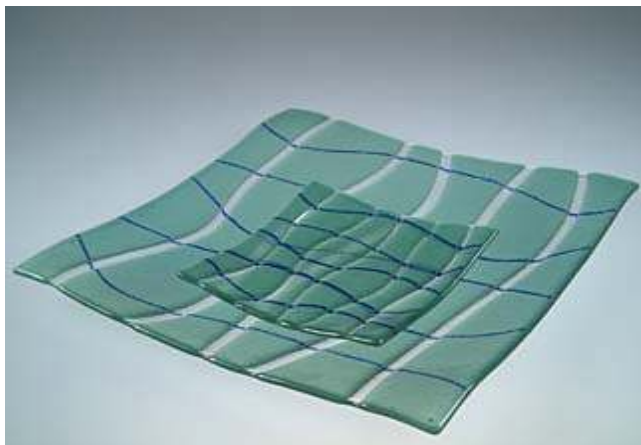

Fused glass Bowl 29 OPTISCH - turquoise 514105
Fused glass Bowl 15 OPTISCH - turquoise 514005

type of glass: colored flat glass, fusing technology
colour: turquoise
dimensions: 29x29cm ~ 11 3/8" x 11 3/8"
dimensions: 15x15cm ~ 5 7/8" x 5 7/8"
warranty: 2 years
weight 1,1 kg ~ 2,4 lbs
weight 0,4 kg ~ 0,9 lbs