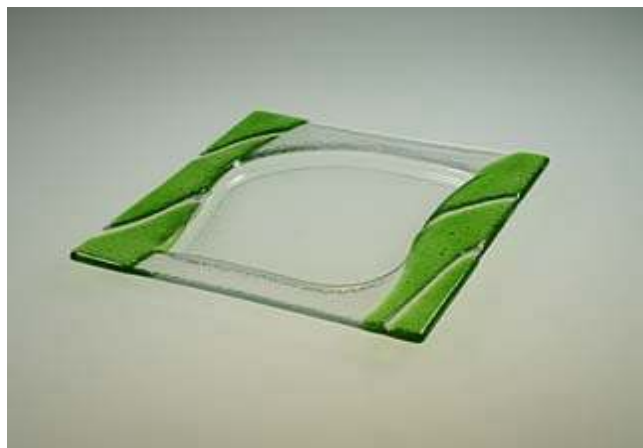

dimensions: 25x25cm ~ 9 3/4" x 9 3/4"

dimensions: 20x20cm ~ 7 3/4" x 7 3/4"

warranty: 2 years

weight 1,3 kg ~ 2,8 lbs

weight 1 kg ~ 2,2 lbs

weight 0,8 kg ~ 1,7 lbs

Fused glass Tray 31 STREAM - green 529302
Fused glass Tray 25 STREAM - green 529202
Fused glass Tray 20 STREAM - green 529102