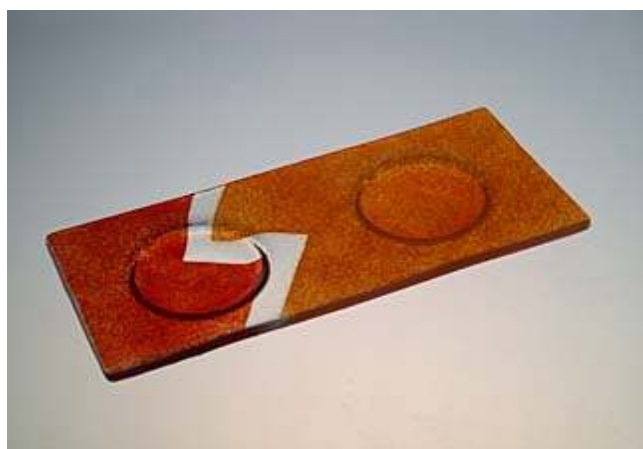

Fused glass Candlestick 16x8 MIX - orange-red-white 610209

type of glass: colored flat glass, fusing technology

colour: orange-red-white

dimensions: 16x8cm ~ 6 1/4" x 3 1/8"

warranty: 2 years

weight 0,2 kg ~ 0,5 lbs