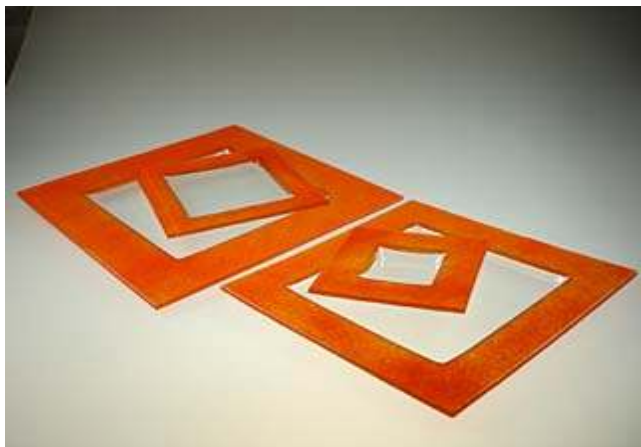

Fused glass Tray BORDER 31 - orange 509904

Fused glass Tray BORDER 25 - orange 509704

Fused glass Tray BORDER 21 - orange 509504

Fused glass Tray BORDER 17- orange 509304

Fused glass Tray BORDER 13- orange 509104

type of glass: colored flat glass, fusing technology

colour: orange

dimensions: 31x31cm ~ 12 1/4" x 12 1/4"

dimensions: 25x25cm ~ 9 3/4" x 9 3/4"

dimensions: 21x21cm ~ 8 1/2" x 8 1/2"

dimensions: 17x17cm ~ 6 5/8" x 6 5/8"

dimensions: 13x13cm ~ 5 1/8" x 5 1/8"

warranty: 2 years

weight 1,3 kg ~ 2,8 lbs

weight 0,9 kg ~ 2 lbs

weight 0,6 kg ~ 1,3 lbs

weight 0,3 kg ~ 0,7 lbs